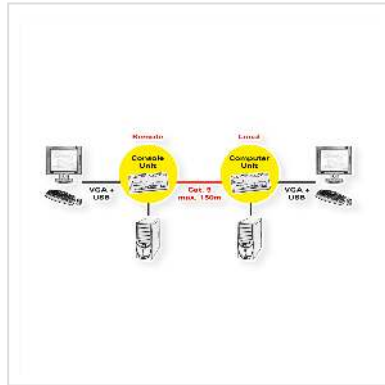

## Smart combination of KVM Extender (up to 150 m), KVM Switch and PC Share

- Remotely locates the keyboard, mouse and monitor up to 150 m away from a computer
- Connection of the Computer Unit and Station Unit via Cat. 5e TP cable
- Supports USB consoles
- Video compensation can be adjusted by hot key to ensure the optimum signal quality for any length of cable within the limit
- Locates the computer away from your desk and work area, saving you valuable space
- Allows two users to share one computer both in local and remote areas
- Beeps confirmation for key control makes the operation easier and cross-checked
- Easy installation
- Supports standard USB keyboards and mice
- Compatible with XGA, VGA and SVGA system

### Example of use:

ROLINE KVM extension for remote operation of a workplace

The system provides a local, and a remote unit to connect another console. This can be operated via a Cat5 cable with remote VGA and USB control unit.

### Technical specifications

Manufacturer	ROLINE
Product group	KVM (IP) extensions

Product type	KVM-Extender, VGA
Colour	grey
Scope of delivery	Local unit with power supply unit, remote unit, manual
Supported PC-Systems	USB
PC/Switch: monitor connection	1x HD15 F
PC/Switch: mouse/keyboard connection	2x USB
PC/Switch: connection on moulded cables	No
Local Console connection	Yes
Remote Console: Monitor connection	1x HD15 F
Remote Console: Mouse/Keyboard connection	2x USB
Remote console: Cable connector type	No
Network connection	RJ45
Max. distance local-remote unit	up to 150 m
Max. resolution (nominal)	1024 x 768
Colour (Design profile)	beige
Material (casing)	metal
Dimensions (HxWxD)	each 20 x 156 x 65 mm
Power supply unit required	Partially
Power supply output	9V DC, 600mA
Technical particularity	Smart combination of KVM Extender (up to 150m), KVM Switch and PC Share
Mains connection	Appliance Europlug