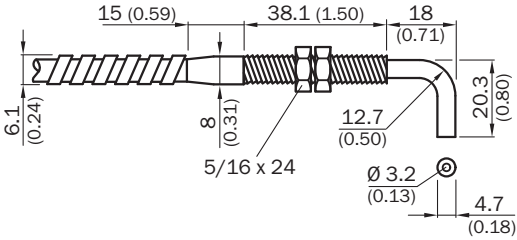

Other models and accessories → www.sick.com/LBS_LIS

Detailed technical data

Features

Device type	Fibers, fiber suitable for WLL260
Functional principle	Through-beam system
Functional principle detail	Consisting of a sender and a receiver
For fiber-optic sensor	WLL260
Fiber length	1,800 mm
Fiber material	Glass fiber
Jacket material	Stainless steel

Mechanics/electronics

Bend radius, fibre-optic cable	19 mm
Ambient operating temperature	-58 °C ... +315 °C

Classifications

ECLASS 5.0	27270905
ECLASS 5.1.4	27270905
ECLASS 6.0	27270905
ECLASS 6.2	27270905
ECLASS 7.0	27270905
ECLASS 8.0	27270905
ECLASS 8.1	27270905
ECLASS 9.0	27270905
ECLASS 10.0	27270905
ECLASS 11.0	27270905
ECLASS 12.0	27270905
ETIM 5.0	EC002651
ETIM 6.0	EC002651
ETIM 7.0	EC002651
ETIM 8.0	EC002651
UNSPSC 16.0901	39121528

Dimensional drawing (Dimensions in mm (inch))

LISTA32900, LBSTA32900, LISTA321800

SICK AT A GLANCE

SICK is one of the leading manufacturers of intelligent sensors and sensor solutions for industrial applications. A unique range of products and services creates the perfect basis for controlling processes securely and efficiently, protecting individuals from accidents and preventing damage to the environment.