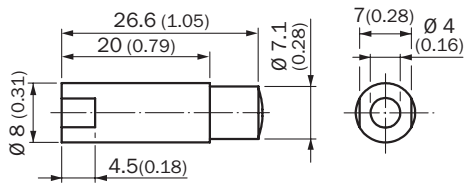

Dimensional drawing (Dimensions in mm (inch))

LL3-DA06

SICK AT A GLANCE

SICK is one of the leading manufacturers of intelligent sensors and sensor solutions for industrial applications. A unique range of products and services creates the perfect basis for controlling processes securely and efficiently, protecting individuals from accidents and preventing damage to the environment.