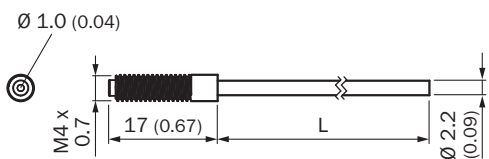

Sensing ranges with WLL180T

<b>Operating mode 16 µs</b>	150 mm
<b>Operating mode 70 µs</b>	420 mm
<b>Operating mode 250 µs</b>	850 mm
<b>Operating mode 2 ms</b>	1,500 mm
<b>Operating mode 8 ms</b>	2,700 mm

Sensing ranges with GLL170

<b>Operating mode 250 µs</b>	290 mm
------------------------------	--------

Sensing ranges with GLL170T

<b>Operating mode 50 µs</b>	400 mm
<b>Operating mode 250 µs</b>	600 mm

Dimensional drawing (Dimensions in mm (inch))