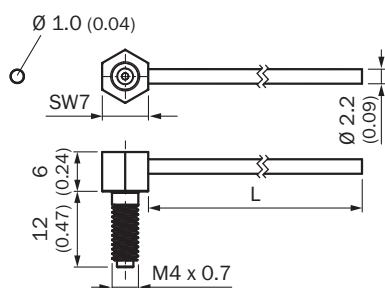

Sensing ranges with WLL180T

<b>Operating mode 16 μs</b>	140 mm
<b>Operating mode 70 μs</b>	400 mm
<b>Operating mode 250 μs</b>	600 mm
<b>Operating mode 2 ms</b>	1,400 mm
<b>Operating mode 8 ms</b>	2,000 mm

Sensing ranges with GLL170

<b>Operating mode 250 μs</b>	240 mm
------------------------------	--------

Sensing ranges with GLL170T

<b>Operating mode 50 μs</b>	300 mm
<b>Operating mode 250 μs</b>	490 mm

Dimensional drawing (Dimensions in mm (inch))