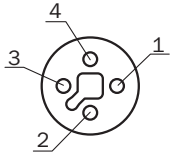

UNSPSC 16.0901

26121604

Pin assignment

- ① Brown
- ② White
- ③ Blue
- ④ Black