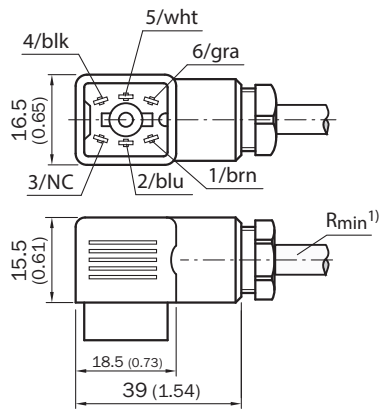

DOL-1306-W10M

Other connectors and cables

PLUG CONNECTORS AND CABLES

SICK
Sensor Intelligence.

Ordering information

Type	Part no.
DOL-1306-W10M	6030220

Other models and accessories → www.sick.com/Other_connectors_and_cables

Detailed technical data

Technical specifications

Accessory group	Plug connectors and cables
Accessory family	Connecting cables
Connection type head A	Female connector, 6-pin, angled, DC-coded
Connection type head B	Flying leads
Cable	10 m, PVC
Jacket material	PVC
Cable diameter	Ø 5 mm
Conductor cross section	0.25 mm ²
Shielding	Unshielded
Signal type	Sensor/actuator cable
Enclosure rating	IP65

Dimensional drawing (Dimensions in mm (inch))

① Minimum bend radius at dynamic use $R_{min} = 20 \times \text{cable diameter}$

SICK AT A GLANCE

SICK is one of the leading manufacturers of intelligent sensors and sensor solutions for industrial applications. A unique range of products and services creates the perfect basis for controlling processes securely and efficiently, protecting individuals from accidents and preventing damage to the environment.