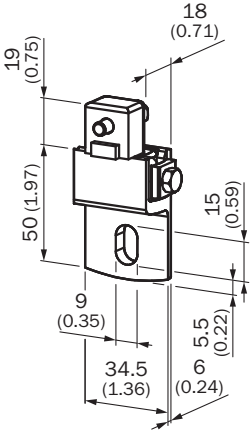

## Detailed technical data

### Technical specifications

<b>Accessory group</b>	Terminal and alignment brackets
<b>Accessory family</b>	Alignment brackets
<b>Suitable for</b>	All protective field heights
<b>Material</b>	Zinc diecast
<b>Packing unit</b>	4 pieces
<b>Description</b>	Mounting kit 6, side bracket, rotatable

Dimensional drawing (Dimensions in mm (inch))

Exploded view