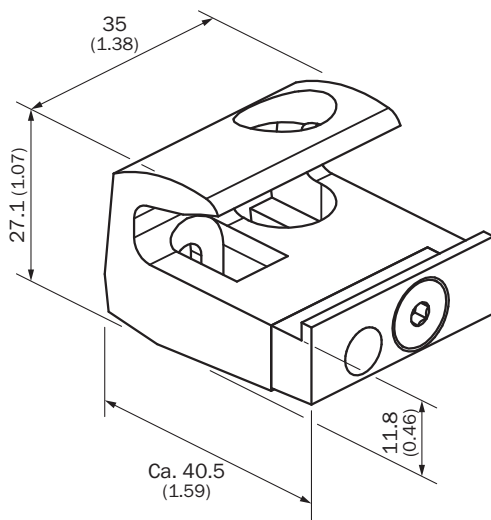

## Detailed technical data

### Technical specifications

<b>Accessory group</b>	Mounting brackets and plates
<b>Accessory family</b>	Mounting brackets
<b>Material</b>	Die-cast aluminum GD-AISI12(CU)
<b>Packing unit</b>	2 pieces
<b>Description</b>	C-Fix-Flex bracket, adjustable +4°/-4°, metal version, for flat and connector side assembly/assembly/construction/mounting, for all protective field heights

## Dimensional drawing (Dimensions in mm (inch))