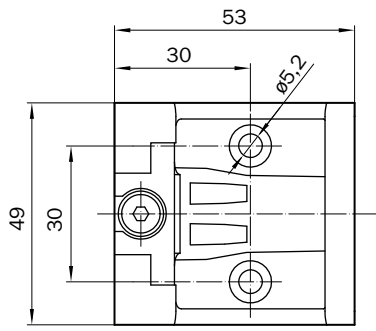

## Detailed technical data

### Technical specifications

<b>Accessory group</b>	Terminal and alignment brackets
<b>Accessory family</b>	Alignment brackets
<b>Material</b>	Plastic
<b>Packing unit</b>	2 pieces
<b>Description</b>	Compact FlexFix bracket for 1 device (e.g. sender or receiver), can be aligned $\pm 15^\circ$ , including M5 screw, for mounting with countersunk screws

Dimensional drawing (Dimensions in mm (inch))