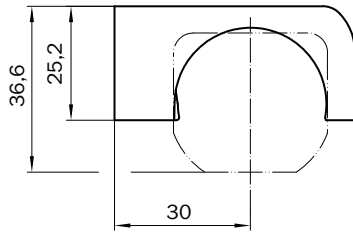

### Technical specifications

<b>Accessory group</b>	Terminal and alignment brackets
<b>Accessory family</b>	Alignment brackets
<b>Material</b>	Plastic
<b>Packing unit</b>	2 pieces
<b>Description</b>	Compact FlexFix bracket for 1 device (e.g. sender or receiver), can be aligned $\pm 15^\circ$ , including M5 screw, for mounting with countersunk screws

Dimensional drawing (Dimensions in mm (inch))