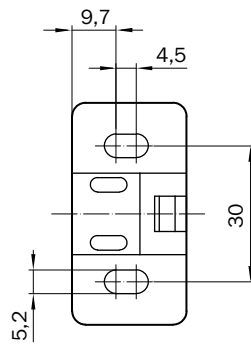

## Detailed technical data

### Technical specifications

<b>Accessory group</b>	Terminal and alignment brackets
<b>Accessory family</b>	Alignment brackets
<b>Material</b>	Plastic
<b>Packing unit</b>	2 pieces
<b>Description</b>	Compact FlexFix bracket for 1 device (e.g. sender or receiver), can be aligned $\pm 15^\circ$ , including M5 screw, for mounting with countersunk screws

Dimensional drawing (Dimensions in mm (inch))