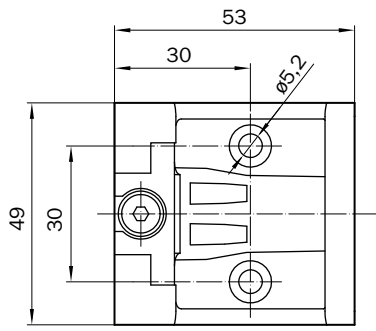

## Detailed technical data

### Technical specifications

<b>Accessory group</b>	Terminal and alignment brackets
<b>Accessory family</b>	Alignment brackets
<b>Material</b>	Plastic
<b>Packing unit</b>	4 pieces
<b>Description</b>	Compact FlexFix bracket for 2 devices (e.g. sender and receiver), can be aligned $\pm 15^\circ$ , including M5 screw, for mounting with countersunk screws

Dimensional drawing (Dimensions in mm (inch))