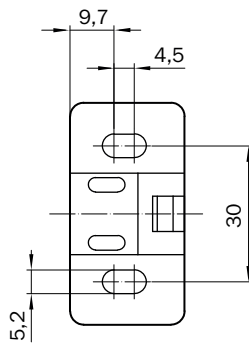

## Detailed technical data

### Technical specifications

<b>Accessory group</b>	Terminal and alignment brackets
<b>Accessory family</b>	Alignment brackets
<b>Material</b>	Plastic
<b>Packing unit</b>	4 pieces
<b>Description</b>	Compact FlexFix bracket for 2 devices (e.g. sender and receiver), can be aligned $\pm 15^\circ$ , including M5 screw, for mounting with countersunk screws

Dimensional drawing (Dimensions in mm (inch))