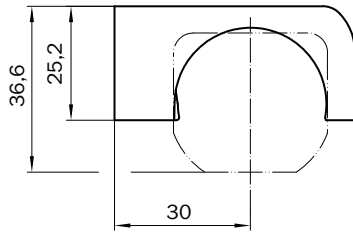

### Technical specifications

<b>Accessory group</b>	Terminal and alignment brackets
<b>Accessory family</b>	Alignment brackets
<b>Material</b>	Plastic
<b>Packing unit</b>	4 pieces
<b>Description</b>	Compact FlexFix bracket for 2 devices (e.g. sender and receiver), can be aligned $\pm 15^\circ$ , including M5 screw, for mounting with countersunk screws

Dimensional drawing (Dimensions in mm (inch))