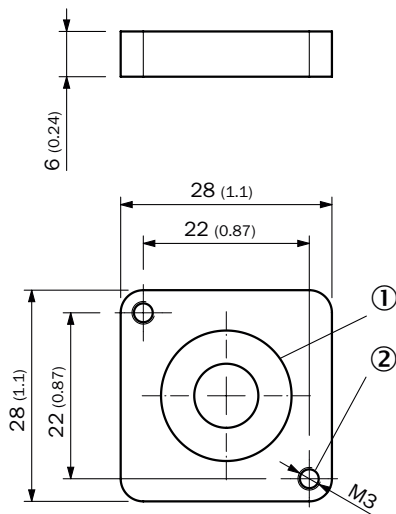

## Detailed technical data

### Technical specifications

<b>Accessory group</b>	Mounting brackets and plates
<b>Accessory family</b>	Mounting plates
<b>Material</b>	Aluminum
<b>Items supplied</b>	Mounting hardware included
<b>Usable for</b>	Adapter plate with M8 threaded hole for mounting the Multi Physics Box

## Dimensional drawing (Dimensions in mm (inch))

- ① Tapped hole for countersunk screw M8
- ② M3 thread for mounting the sensor