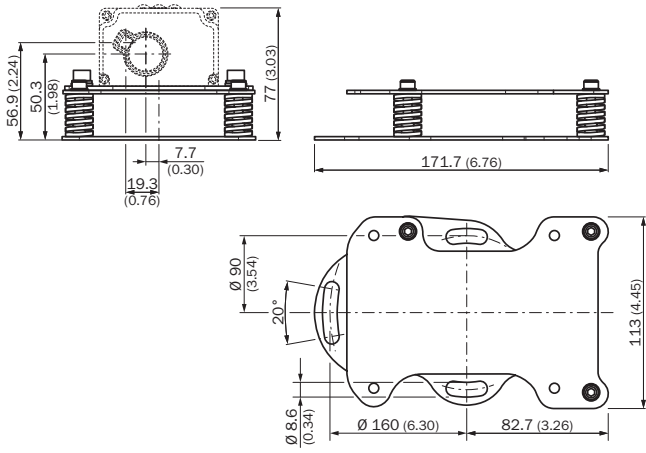

### Detailed technical data

#### Technical specifications

<b>Accessory group</b>	Terminal and alignment brackets
<b>Accessory family</b>	Alignment brackets
<b>Items supplied</b>	Mounting hardware included
<b>Description</b>	Alignment unit for DS/DT500, stainless steel (1.4541), incl. mounting material

Dimensional drawing (Dimensions in mm (inch))