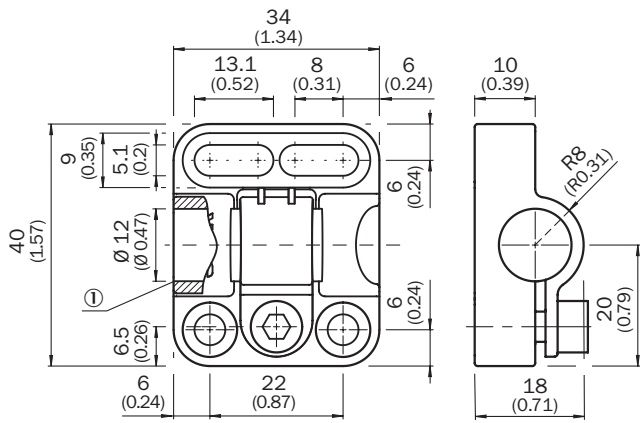

BEF-KH-M12

**SICK**  
Sensor Intelligence.

Ordering information

Type	Part no.
BEF-KH-M12	2051479

Other models and accessories → [www.sick.com/](http://www.sick.com/)

Detailed technical data

Technical specifications

<b>Accessory group</b>	Terminal and alignment brackets
<b>Accessory family</b>	Terminal brackets
<b>Material</b>	Plastic (PA12), glass-fiber reinforced
<b>Items supplied</b>	Mounting hardware included
<b>Description</b>	Clamping block for round sensors M12, without fixed stop
<b>Specialty</b>	Without fixed stop

Dimensional drawing (Dimensions in mm (inch))

② Without fixed stop