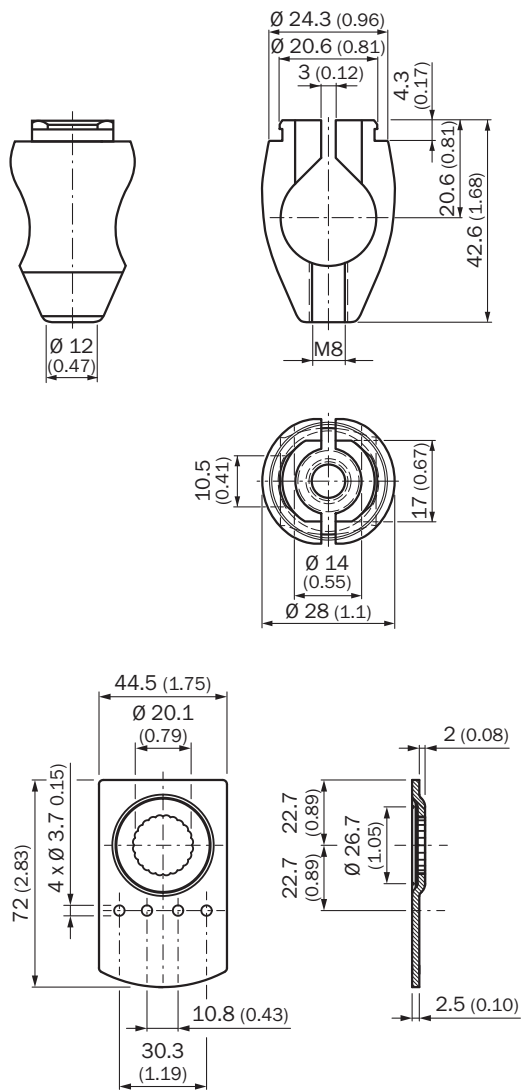

Dimensional drawing (Dimensions in mm (inch))