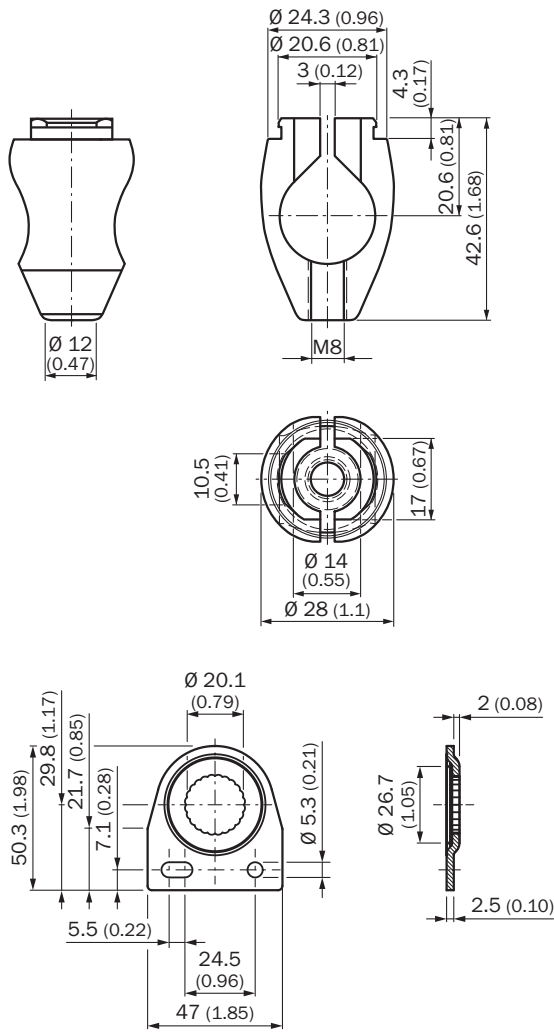

BEF-KHS-G01

**SICK**  
Sensor Intelligence.

Ordering information

Type	Part no.
BEF-KHS-G01	2022464

Included in delivery: BEF-KHS-KH1 (1)

Other models and accessories → [www.sick.com/](http://www.sick.com/)

Detailed technical data

Technical specifications

<b>Accessory group</b>	Universal bar clamp systems
<b>Material</b>	Steel, zinc coated
<b>Items supplied</b>	Universal clamp (2022726), mounting hardware
<b>Description</b>	Plate G for universal clamp bracket
<b>Usable for</b>	W34 LUT3 KT5-2 KT10 CS8 W24-2 KT8

Dimensional drawing (Dimensions in mm (inch))