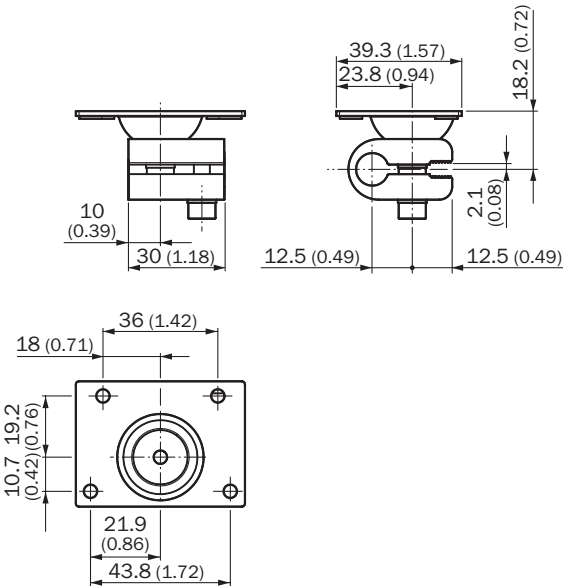

## Detailed technical data

### Technical specifications

<b>Accessory group</b>	Universal bar clamp systems
<b>Material</b>	Aluminum (clamp bar), stainless steel (bracket)
<b>Items supplied</b>	Clamp bar mounting and clamp function, mounting bracket, mounting hardware
<b>Description</b>	Clamp bar to fix G10, W16, W12 and WTT12 sensors on rods of 10 mm, clamp-on design up to 4 mm wall thickness

Dimensional drawing (Dimensions in mm (inch))