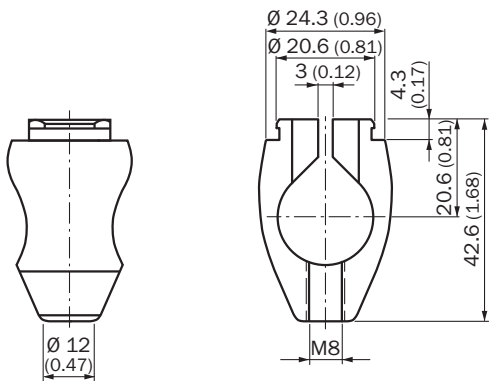

eCl@ss 9.0	27273701
eCl@ss 10.0	27273701
eCl@ss 11.0	27273701
eCl@ss 12.0	27273701
ETIM 5.0	EC002024
ETIM 6.0	EC002024
ETIM 7.0	EC002024
ETIM 8.0	EC002024
UNSPSC 16.0901	32131023

Dimensional drawing (Dimensions in mm (inch))