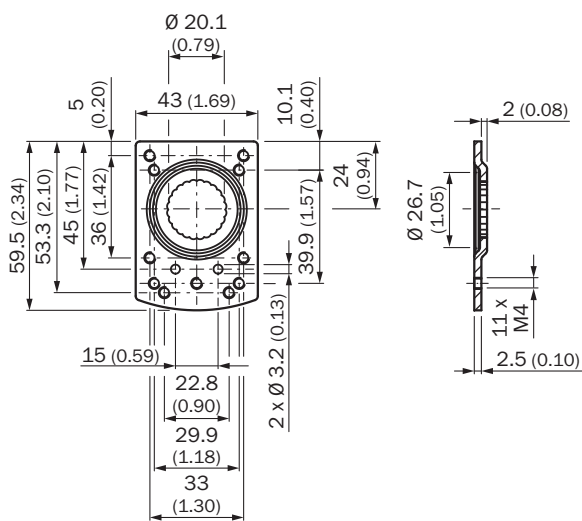

eCl@ss 9.0	27273701
eCl@ss 10.0	27273701
eCl@ss 11.0	27273701
eCl@ss 12.0	27273701
ETIM 5.0	EC002024
ETIM 6.0	EC002024
ETIM 7.0	EC002024
ETIM 8.0	EC002024
UNSPSC 16.0901	32131023

Dimensional drawing (Dimensions in mm (inch))