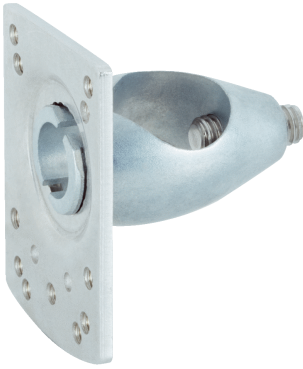

BEF-KHS-N02S01

SICK
Sensor Intelligence.

Ordering information

Type	Part no.
BEF-KHS-N02S01	2070886

Included in delivery: BEF-KHS-KH1 (1)

Other models and accessories → www.sick.com/

Detailed technical data

Technical specifications

Accessory group	Universal bar clamp systems
Material	Zinc plated steel (sheet), Zinc die cast (clamping bracket)
Items supplied	Universal clamp (2022726), mounting hardware
Description	Corresponds to BEF-KHS-N02, but with modified clamping bracket BEF-KHS-KH1
Usable for	W4S-3 Glass G10 W4SLG-3 W4S-3 Inox W4S-3 Inox Glass W9 W11-2 W12-3 W12-2 Laser W12G W12 Teflon W16 W250 W250-2 PowerProx W11G-2 TranspaTect WTT12 UC12 P250 G6 Inox W4S-3 Glass W4SL-3V W4SLG-3V W4SL-3H