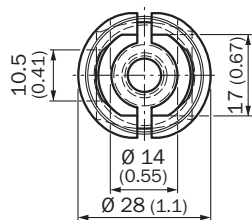

eCl@ss 9.0	27273701
eCl@ss 10.0	27273701
eCl@ss 11.0	27273701
eCl@ss 12.0	27273701
ETIM 5.0	EC002024
ETIM 6.0	EC002024
ETIM 7.0	EC002024
ETIM 8.0	EC002024
UNSPSC 16.0901	32131023

Dimensional drawing (Dimensions in mm (inch))