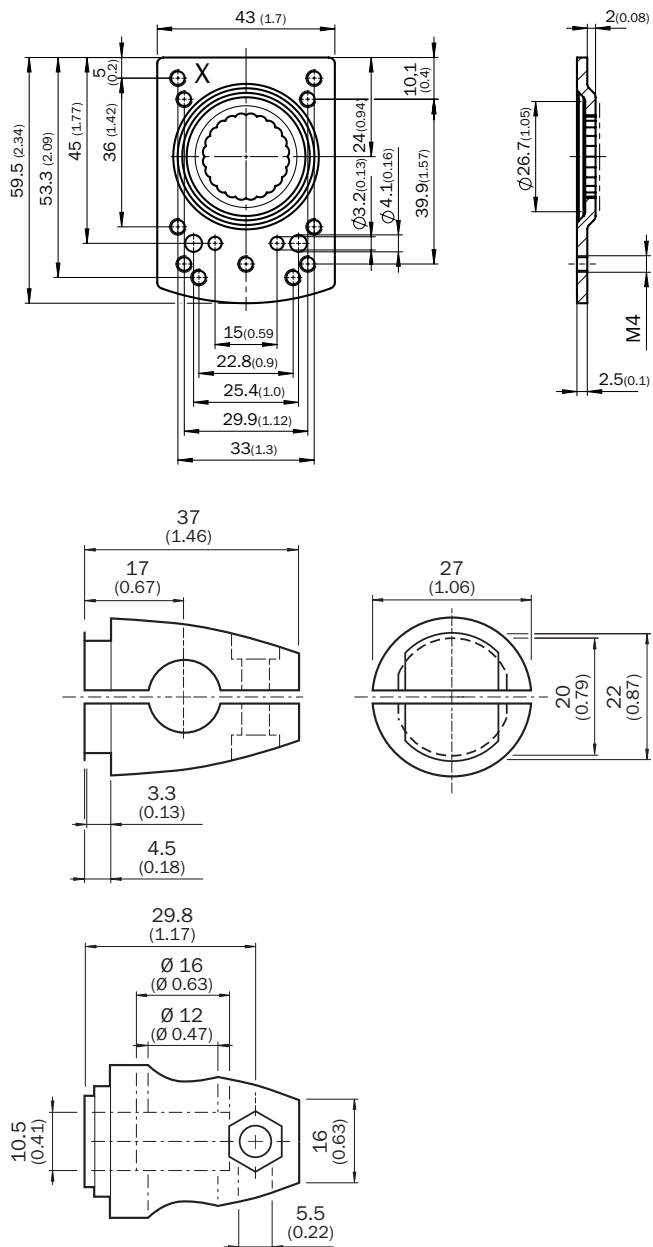

eCl@ss 10.0	27273701
eCl@ss 11.0	27273701
eCl@ss 12.0	27273701
ETIM 5.0	EC002024
ETIM 6.0	EC002024
ETIM 7.0	EC002024
ETIM 8.0	EC002024
UNSPSC 16.0901	32131023

Dimensional drawing (Dimensions in mm (inch))

BEF-KHS-KH3