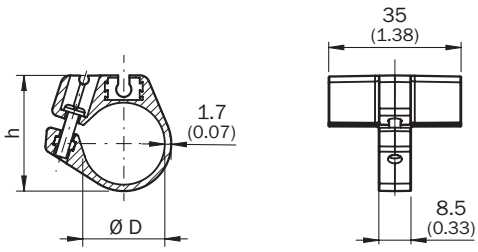

BEF-KHZ-RC-12

SICK
Sensor Intelligence.

Ordering information

Type	Part no.
BEF-KHZ-RC-12	2077673

Other models and accessories → www.sick.com/

Detailed technical data

Technical specifications

Accessory group	Brackets for cylinder sensors
Accessory family	For round body cylinders
Suitable for	C-slot
Material	Plastic, Aluminum
Packing unit	1 piece
Description	Mounting bracket on round body cylinder with piston diameter of 12 mm, ambient temperature min 0 °C max 50 °C

Dimensional drawing (Dimensions in mm (inch))

				H
2077673	BEF-KHZ-RC-12	13.5	12	22.4
2077672	BEF-KHZ-RC-16	17.7	16	26.6
2077671	BEF-KHZ-RC-20	21.7	20	30.6
2077670	BEF-KHZ-RC-25	26.8	25	35.7
2077669	BEF-KHZ-RC-32	34	32	42.9
2077668	BEF-KHZ-RC-40	42	42	50.9
2077667	BEF-KHZ-RC-50	52.9	50	61.8
2077666	BEF-KHZ-RC-63	65	63	73.9