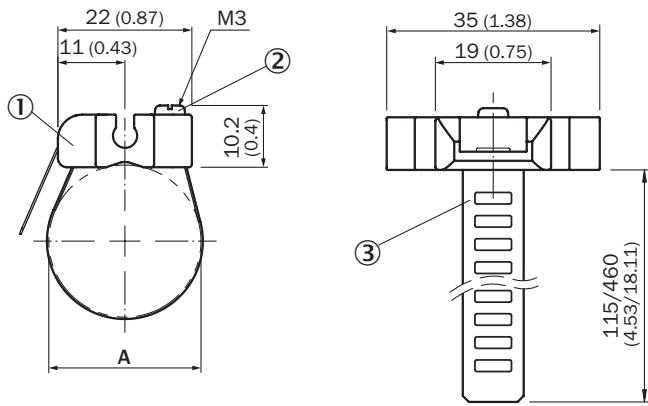

BEF-KHZ-RC1-25

SICK
Sensor Intelligence.

Ordering information

Type	Part no.
BEF-KHZ-RC1-25	2077685

Other models and accessories → www.sick.com/

Detailed technical data

Technical specifications

Accessory group	Brackets for cylinder sensors
Accessory family	For round body cylinders
Suitable for	C-slot
Material	Stainless steel, Aluminum
Packing unit	1 piece
Description	Mounting bracket on round body cylinder with piston diameter of 1 mm ... 25 mm, ambient temperature min -30 °C max 80 °C

Dimensional drawing (Dimensions in mm (inch))

- ① Sensoradapter with C-slot for round body cylinder
- ② Fixing screw
- ③ Strap

2077673	BEF-KHZ-RC1-25	8 ... 25
2077672	BEF-KHZ-RC1-130	8 ... 130

SICK AT A GLANCE