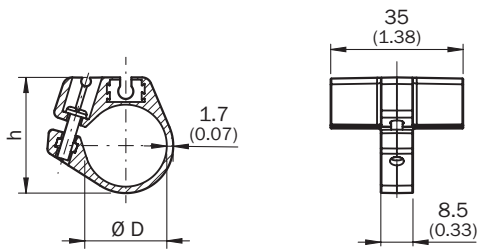

BEF-KHZ-RC-16

SICK
Sensor Intelligence.

Ordering information

Type	Part no.
BEF-KHZ-RC-16	2077672

Other models and accessories → www.sick.com/

Detailed technical data

Technical specifications

Accessory group	Brackets for cylinder sensors
Accessory family	For round body cylinders
Suitable for	C-slot
Material	Plastic, Aluminum
Packing unit	1 piece
Description	Mounting bracket on round body cylinder with piston diameter of 16 mm, ambient temperature min 0 °C max 50 °C

Dimensional drawing (Dimensions in mm (inch))

				H
2077673	BEF-KHZ-RC-12	13.5	12	22.4
2077672	BEF-KHZ-RC-16	17.7	16	26.6
2077671	BEF-KHZ-RC-20	21.7	20	30.6
2077670	BEF-KHZ-RC-25	26.8	25	35.7
2077669	BEF-KHZ-RC-32	34	32	42.9
2077668	BEF-KHZ-RC-40	42	42	50.9
2077667	BEF-KHZ-RC-50	52.9	50	61.8
2077666	BEF-KHZ-RC-63	65	63	73.9