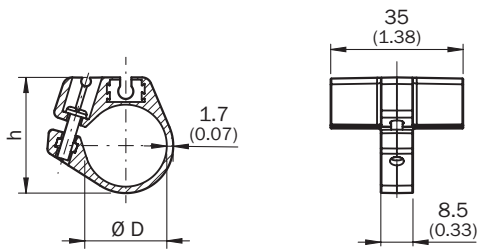

BEF-KHZ-RC-20

SICK
Sensor Intelligence.

Ordering information

Type	Part no.
BEF-KHZ-RC-20	2077671

Other models and accessories → www.sick.com/

Detailed technical data

Technical specifications

Accessory group	Brackets for cylinder sensors
Accessory family	For round body cylinders
Suitable for	C-slot
Material	Plastic, Aluminum
Packing unit	1 piece
Description	Mounting bracket on round body cylinder with piston diameter of 20 mm, ambient temperature min 0 °C max 50 °C

Dimensional drawing (Dimensions in mm (inch))

				H
2077673	BEF-KHZ-RC-12	13.5	12	22.4
2077672	BEF-KHZ-RC-16	17.7	16	26.6
2077671	BEF-KHZ-RC-20	21.7	20	30.6
2077670	BEF-KHZ-RC-25	26.8	25	35.7
2077669	BEF-KHZ-RC-32	34	32	42.9
2077668	BEF-KHZ-RC-40	42	42	50.9
2077667	BEF-KHZ-RC-50	52.9	50	61.8
2077666	BEF-KHZ-RC-63	65	63	73.9