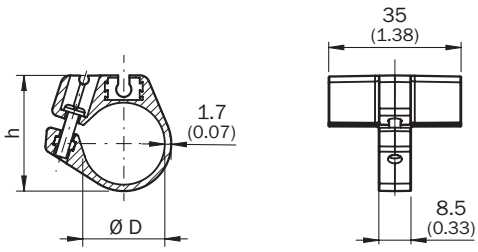

BEF-KHZ-RC-25

SICK
Sensor Intelligence.

Ordering information

Type	Part no.
BEF-KHZ-RC-25	2077670

Other models and accessories → www.sick.com/

Detailed technical data

Technical specifications

Accessory group	Brackets for cylinder sensors
Accessory family	For round body cylinders
Suitable for	C-slot
Material	Plastic, Aluminum
Packing unit	1 piece
Description	Mounting bracket on round body cylinder with piston diameter of 25 mm, ambient temperature min 0 °C max 50 °C

Dimensional drawing (Dimensions in mm (inch))

				H
2077673	BEF-KHZ-RC-12	13.5	12	22.4
2077672	BEF-KHZ-RC-16	17.7	16	26.6
2077671	BEF-KHZ-RC-20	21.7	20	30.6
2077670	BEF-KHZ-RC-25	26.8	25	35.7
2077669	BEF-KHZ-RC-32	34	32	42.9
2077668	BEF-KHZ-RC-40	42	42	50.9
2077667	BEF-KHZ-RC-50	52.9	50	61.8
2077666	BEF-KHZ-RC-63	65	63	73.9