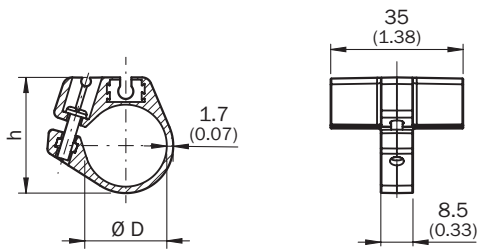

BEF-KHZ-RC-32

SICK
Sensor Intelligence.

Ordering information

Type	Part no.
BEF-KHZ-RC-32	2077669

Other models and accessories → www.sick.com/

Detailed technical data

Technical specifications

Accessory group	Brackets for cylinder sensors
Accessory family	For round body cylinders
Suitable for	C-slot
Material	Plastic, Aluminum
Packing unit	1 piece
Description	Mounting bracket on round body cylinder with piston diameter of 32 mm, ambient temperature min 0 °C max 50 °C

Dimensional drawing (Dimensions in mm (inch))

				H
2077673	BEF-KHZ-RC-12	13.5	12	22.4
2077672	BEF-KHZ-RC-16	17.7	16	26.6
2077671	BEF-KHZ-RC-20	21.7	20	30.6
2077670	BEF-KHZ-RC-25	26.8	25	35.7
2077669	BEF-KHZ-RC-32	34	32	42.9
2077668	BEF-KHZ-RC-40	42	42	50.9
2077667	BEF-KHZ-RC-50	52.9	50	61.8
2077666	BEF-KHZ-RC-63	65	63	73.9