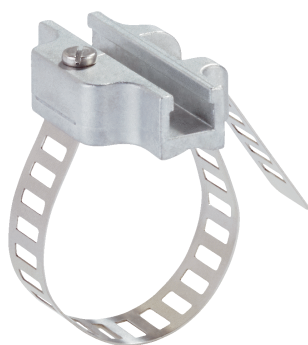

BEF-KHZ-RT1-130

SICK
Sensor Intelligence.

Ordering information

Type	Part no.
BEF-KHZ-RT1-130	2077684

Other models and accessories → www.sick.com/

Detailed technical data

Technical specifications

Accessory group	Brackets for cylinder sensors
Accessory family	For round body cylinders
Suitable for	T-slot
Material	Stainless steel, Zinc cast
Packing unit	1 piece
Description	Mounting bracket on round body cylinder with piston diameter of 8 mm ... 130 mm, ambient temperature min -30 °C max 80 °C

Dimensional drawing (Dimensions in mm (inch))

- ① Sensoradapter with T-slot
- ② Fixing screw
- ③ Strap

2077682	BEF-KHZ-RT1-25	8 ... 25
2077683	BEF-KHZ-RT1-63	8 ... 63
2077684	BEF-KHZ-RT1-130	8 ... 130

SICK AT A GLANCE