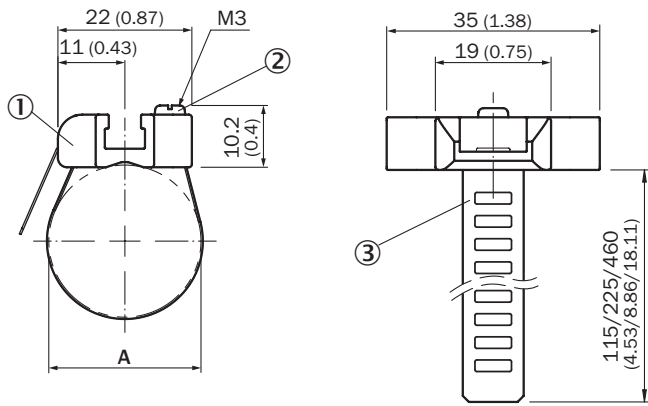

BEF-KHZ-RT1-130

SICK
Sensor Intelligence.

Ordering information

Type	Part no.
BEF-KHZ-RT1-130	2077684

Other models and accessories → www.sick.com/

Detailed technical data

Technical specifications

Accessory group	Brackets for cylinder sensors
Accessory family	For round body cylinders
Suitable for	T-slot
Material	Stainless steel, Zinc cast
Packing unit	1 piece
Description	Mounting bracket on round body cylinder with piston diameter of 8 mm ... 130 mm, ambient temperature min -30 °C max 80 °C

Dimensional drawing (Dimensions in mm (inch))

- ① Sensoradapter with T-slot
- ② Fixing screw
- ③ Strap

2077682	BEF-KHZ-RT1-25	8 ... 25
2077683	BEF-KHZ-RT1-63	8 ... 63
2077684	BEF-KHZ-RT1-130	8 ... 130

SICK AT A GLANCE