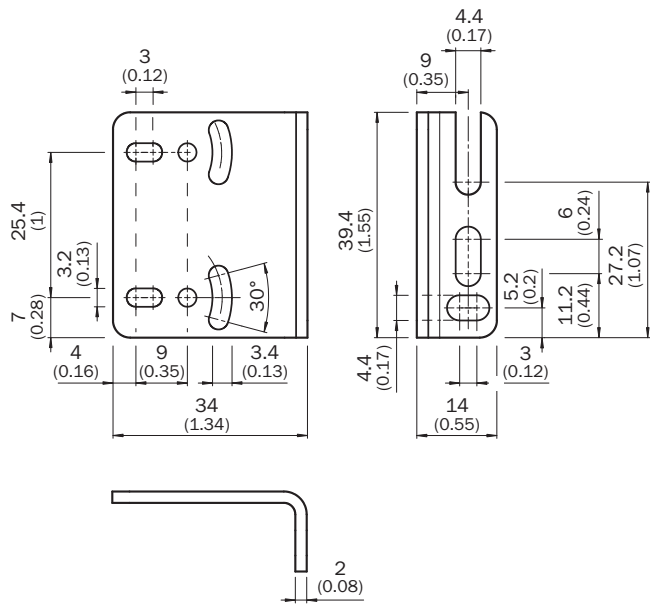

BEF-W4-A

SICK
Sensor Intelligence.

Ordering information

Type	Part no.
BEF-W4-A	2051628

Other models and accessories → www.sick.com/

Detailed technical data

Technical specifications

Accessory group	Mounting brackets and plates
Accessory family	Mounting brackets
Suitable for	W4-3
Material	Stainless steel 1.4571
Items supplied	Mounting hardware included
Description	Mounting bracket for wall mounting

Dimensional drawing (Dimensions in mm (inch))

SICK AT A GLANCE

SICK is one of the leading manufacturers of intelligent sensors and sensor solutions for industrial applications. A unique range of products and services creates the perfect basis for controlling processes securely and efficiently, protecting individuals from accidents and preventing damage to the environment.