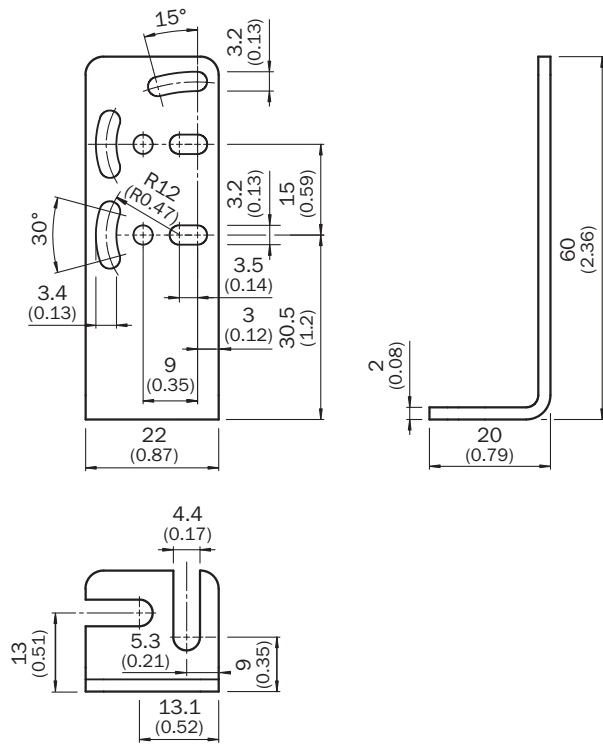

BEF-W4-B

SICK
Sensor Intelligence.

Ordering information

Type	Part no.
BEF-W4-B	2051630

Other models and accessories → www.sick.com/

Detailed technical data

Technical specifications

Accessory group	Mounting brackets and plates
Accessory family	Mounting brackets
Suitable for	W4-3
Material	Stainless steel 1.4571
Items supplied	Mounting hardware included
Description	Mounting bracket for floor mounting

Dimensional drawing (Dimensions in mm (inch))

SICK AT A GLANCE

SICK is one of the leading manufacturers of intelligent sensors and sensor solutions for industrial applications. A unique range of products and services creates the perfect basis for controlling processes securely and efficiently, protecting individuals from accidents and preventing damage to the environment.