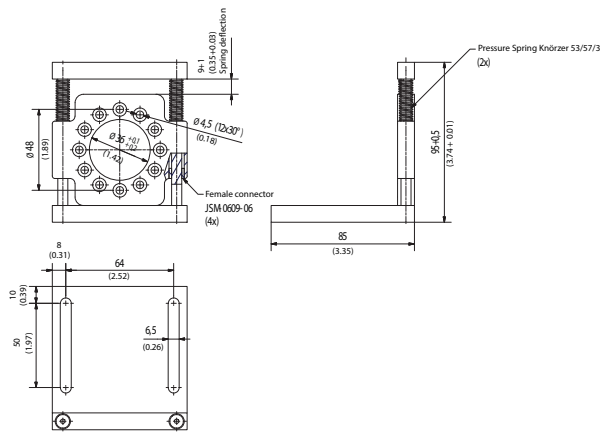

## Detailed technical data

### Technical specifications

<b>Accessory group</b>	Mounting brackets and plates
<b>Accessory family</b>	Mounting brackets
<b>Material</b>	Aluminum
<b>Description</b>	Mounting angle spring-loaded, for flange with centerring collar 36 mm, working temperature range -40° ... +120° C
<b>Weight</b>	+ 326 g

Dimensional drawing (Dimensions in mm (inch))