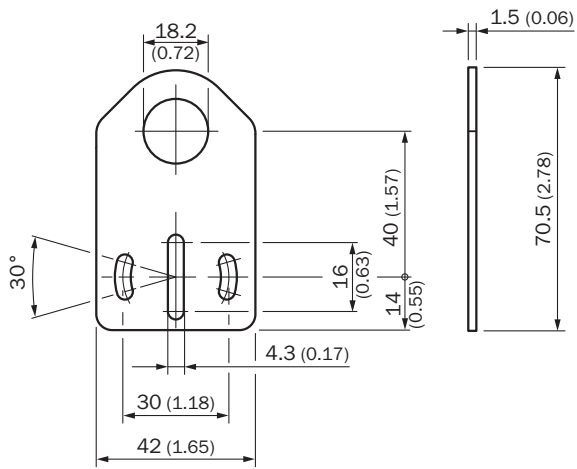

BEF-WG-M18

SICK
Sensor Intelligence.

Ordering information

Type	Part no.
BEF-WG-M18	5321870

Other models and accessories → www.sick.com/

Detailed technical data

Technical specifications

Accessory group	Mounting brackets and plates
Accessory family	Mounting brackets
Suitable for	GR18, V180-2, V18, W15, Z1, Z2
Material	Steel, zinc coated
Items supplied	Without mounting hardware
Description	Mounting plate for M18 sensors
Specialty	Straight

Dimensional drawing (Dimensions in mm (inch))

SICK AT A GLANCE

SICK is one of the leading manufacturers of intelligent sensors and sensor solutions for industrial applications. A unique range of products and services creates the perfect basis for controlling processes securely and efficiently, protecting individuals from accidents and preventing damage to the environment.