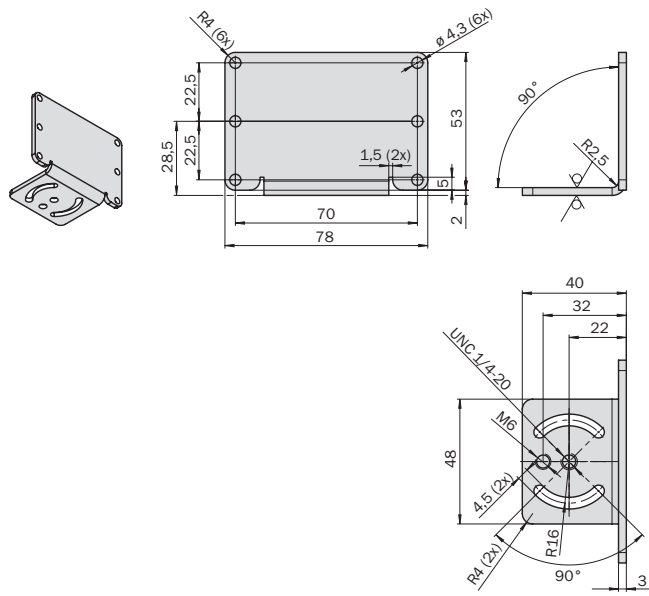

BEF-WK-EPA

SICK
Sensor Intelligence.

Ordering information

Type	Part no.
BEF-WK-EPA	2045167

Other models and accessories → www.sick.com/

Detailed technical data

Technical specifications

Accessory group	Mounting brackets and plates
Accessory family	Mounting brackets
Description	Mounting bracket Inspector, angled

Dimensional drawing (Dimensions in mm (inch))

SICK AT A GLANCE

SICK is one of the leading manufacturers of intelligent sensors and sensor solutions for industrial applications. A unique range of products and services creates the perfect basis for controlling processes securely and efficiently, protecting individuals from accidents and preventing damage to the environment.