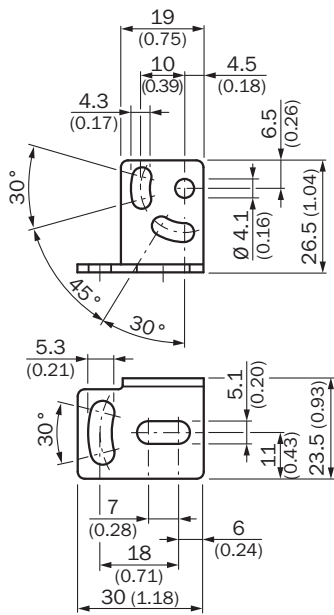

BEF-WK-W12

SICK
Sensor Intelligence.

Ordering information

Type	Part no.
BEF-WK-W12	2012938

Other models and accessories → www.sick.com/

Detailed technical data

Technical specifications

Accessory group	Mounting brackets and plates
Accessory family	Mounting brackets
Suitable for	W11-2, W12-3, W16
Material	Stainless steel
Items supplied	Mounting hardware included
Description	Mounting bracket, small

Dimensional drawing (Dimensions in mm (inch))

SICK AT A GLANCE

SICK is one of the leading manufacturers of intelligent sensors and sensor solutions for industrial applications. A unique range of products and services creates the perfect basis for controlling processes securely and efficiently, protecting individuals from accidents and preventing damage to the environment.