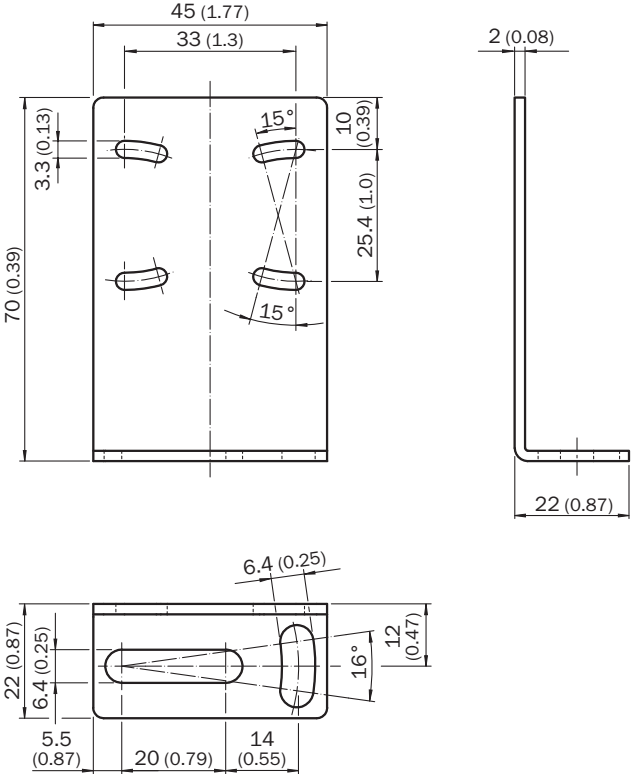

BEF-WN-G6

SICK
Sensor Intelligence.

Ordering information

Type	Part no.
BEF-WN-G6	2062909

Other models and accessories → www.sick.com/

Detailed technical data

Technical specifications

Accessory group	Mounting brackets and plates
Accessory family	Mounting brackets
Suitable for	G6
Material	Stainless steel (1.4301)

Dimensional drawing (Dimensions in mm (inch))

SICK AT A GLANCE

SICK is one of the leading manufacturers of intelligent sensors and sensor solutions for industrial applications. A unique range of products and services creates the perfect basis for controlling processes securely and efficiently, protecting individuals from accidents and preventing damage to the environment.