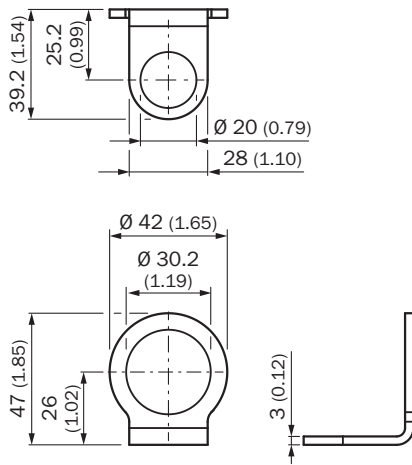

Dimensional drawing (Dimensions in mm (inch))