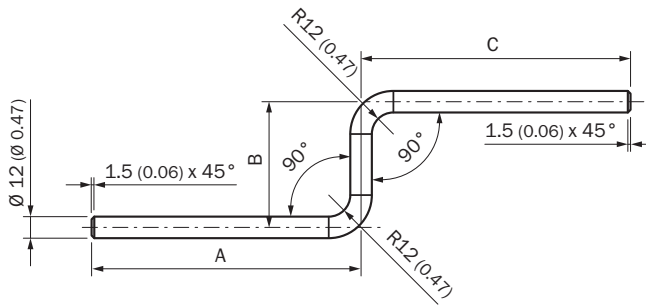

## Detailed technical data

### Technical specifications

<b>Accessory group</b>	Universal bar clamp systems
<b>Material</b>	Steel, zinc coated
<b>Items supplied</b>	Without mounting hardware
<b>Description</b>	Mounting bar, Z-shaped, 150 mm x 70 mm x 250 mm, steel

## Dimensional drawing (Dimensions in mm (inch))

- ① BEF-MS12Z-(N)A: A = 150 mm, B = 70 mm, C = 150 mm
- ② BEF-MS12Z-(N)B: A = 150 mm, B = 70 mm, C = 250 mm
- ③ BEF-MS12Z-(N)C: A = 100 mm, B = 150 mm, C = 200 mm