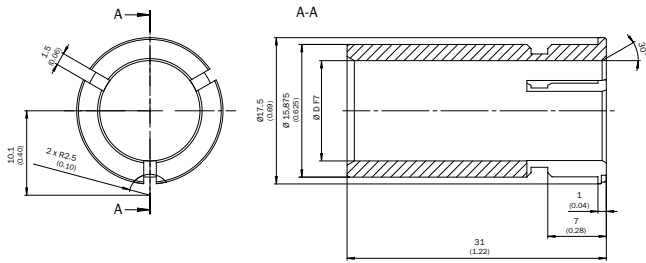

## Detailed technical data

### Technical specifications

<b>Accessory group</b>	Shaft adaptation
<b>Accessory family</b>	Collets and clamping rings
<b>Material</b>	Metal
<b>Description</b>	Collet metal for hollow shaft, shaft diameter 14 mm, outer diameter 5/8" (15.875 mm)
<b>Shaft diameter</b>	14 mm
<b>Diameter</b>	15.875 mm

Dimensional drawing (Dimensions in mm (inch))

Ø D F7	Art.-No.
8	2076219
3/8" (9.525)	2076224
10	2076220
11	2094671
12	2076221
1/2" (12.7)	2076225
14	2076222