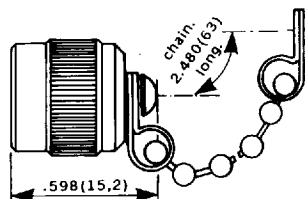

TNC

IN SERIES ADAPTERS

Right angle plug/jack

PART NUMBER

R 143 770 000

Jack-jack/plug tee

PART NUMBER

R 143 780 000

Jack-jack/jack tee

PART NUMBER

R 143 782 000

CAP

Plug dust cap (with chain)

PART NUMBER

R 143 812 000