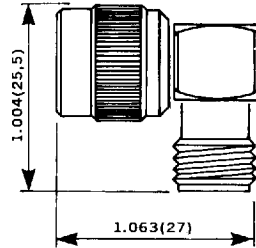

TNC

IN SERIES ADAPTERS

Right angle plug/jack

PART NUMBER

R 143 770 000

Jack-jack/plug tee

PART NUMBER

R 143 780 000

Jack-jack/jack tee

PART NUMBER

R 143 782 000

CAP

Plug dust cap (with chain)

PART NUMBER

R 143 812 000