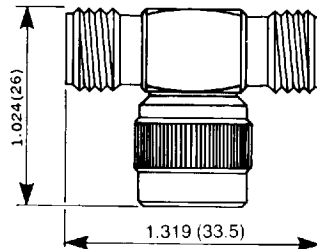

TNC

IN SERIES ADAPTERS

Right angle plug/jack

PART NUMBER

R 143 770 000

Jack-jack/plug tee

PART NUMBER

R 143 780 000

Jack-jack/jack tee

PART NUMBER

R 143 782 000

CAP

Plug dust cap (with chain)

PART NUMBER

R 143 812 000