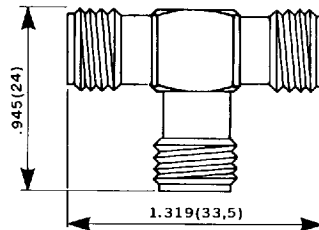

TNC

IN SERIES ADAPTERS

Right angle plug/jack

PART NUMBER

R 143 770 000

Jack-jack/plug tee

PART NUMBER

R 143 780 000

Jack-jack/jack tee

PART NUMBER

R 143 782 000

CAP

Plug dust cap (with chain)

PART NUMBER

R 143 812 000