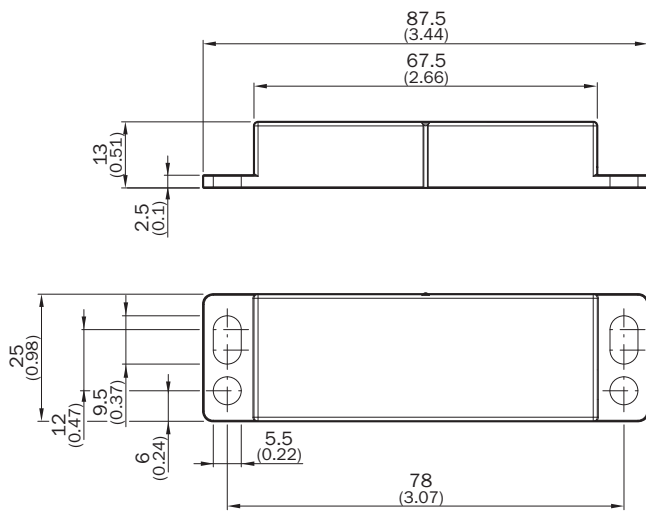

RE23-SK

SICK
Sensor Intelligence.

Ordering information

Type	Part no.
RE23-SK	1060294

Other models and accessories → www.sick.com/

Detailed technical data

Technical specifications

Accessory group	Actuators
Description	Replacement actuator for RE23-Sxx, RE23-Sxxx
Weight	27 g

Dimensional drawing (Dimensions in mm (inch))

SICK AT A GLANCE

SICK is one of the leading manufacturers of intelligent sensors and sensor solutions for industrial applications. A unique range of products and services creates the perfect basis for controlling processes securely and efficiently, protecting individuals from accidents and preventing damage to the environment.