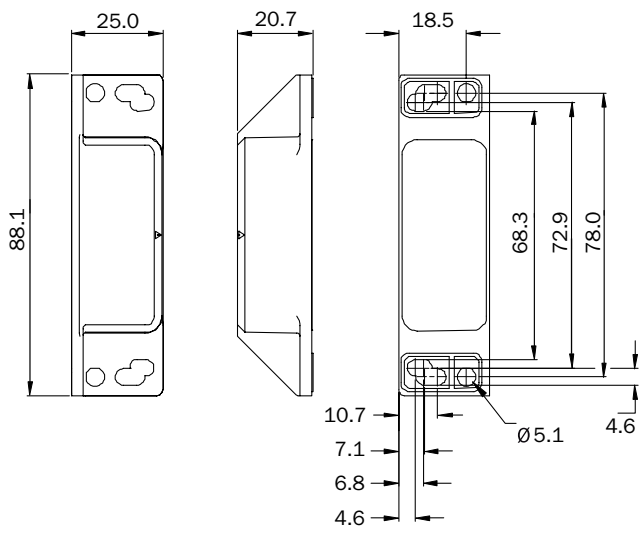

TR4-RDM000

SICK
Sensor Intelligence.

Ordering information

Type	Part no.
TR4-RDM000	5325631

Other models and accessories → www.sick.com/

Detailed technical data

Technical specifications

Accessory group	Actuators
Description	Replacement actuator for TR4-SDMxxx
Design	Rectangular

Dimensional drawing (Dimensions in mm (inch))

SICK AT A GLANCE

SICK is one of the leading manufacturers of intelligent sensors and sensor solutions for industrial applications. A unique range of products and services creates the perfect basis for controlling processes securely and efficiently, protecting individuals from accidents and preventing damage to the environment.