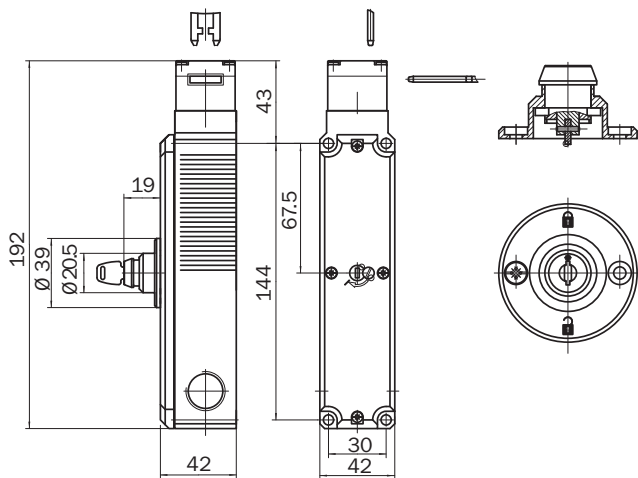

iE10-K2

**SICK**  
Sensor Intelligence.

Ordering information

Type	Part no.
iE10-K2	5308270

Other models and accessories → [www.sick.com/](http://www.sick.com/)

Detailed technical data

Technical specifications

## Dimensional drawing (Dimensions in mm (inch))

The mechanical unlocking mechanism of the i10 Lock can easily be operated via a key. The lock on the front of the i10 Lock is fixed with two screws.

Parallel closing locking mechanism