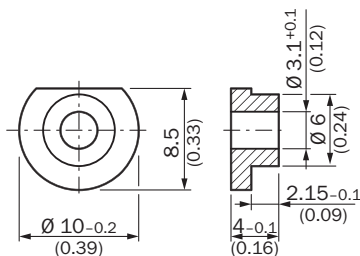

Dimensional drawing (Dimensions in mm (inch))