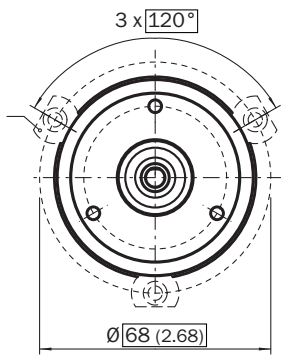

BEF-WK-SF

SICK
Sensor Intelligence.

Ordering information

Type	Part no.
BEF-WK-SF	2029166

Other models and accessories → www.sick.com/

Detailed technical data

Technical specifications

Accessory group	Other mounting accessories
Accessory family	Servo clamps
Items supplied	Without mounting hardware
Description	Servo clamps, large, for servo flange (clamps, eccentric fastener), 3 pcs, without mounting material

Dimensional drawing (Dimensions in mm (inch))

Instruction for installation

Mounting requirements for small servo clamp

All dimensions in mm (inch)

Part no. 2029166

SICK AT A GLANCE

SICK is one of the leading manufacturers of intelligent sensors and sensor solutions for industrial applications. A unique range of products and services creates the perfect basis for controlling processes securely and efficiently, protecting individuals from accidents and preventing damage to the environment.