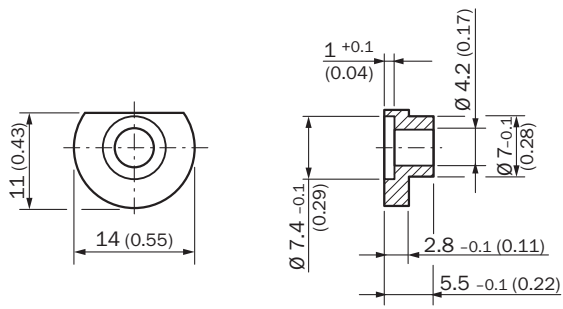

BEF-WK-SF

SICK
Sensor Intelligence.

Ordering information

Type	Part no.
BEF-WK-SF	2029166

Other models and accessories → www.sick.com/

Detailed technical data

Technical specifications

Accessory group	Other mounting accessories
Accessory family	Servo clamps
Items supplied	Without mounting hardware
Description	Servo clamps, large, for servo flange (clamps, eccentric fastener), 3 pcs, without mounting material

Dimensional drawing (Dimensions in mm (inch))

Instruction for installation

Mounting requirements for small servo clamp

All dimensions in mm (inch)

Part no. 2029166

SICK AT A GLANCE

SICK is one of the leading manufacturers of intelligent sensors and sensor solutions for industrial applications. A unique range of products and services creates the perfect basis for controlling processes securely and efficiently, protecting individuals from accidents and preventing damage to the environment.