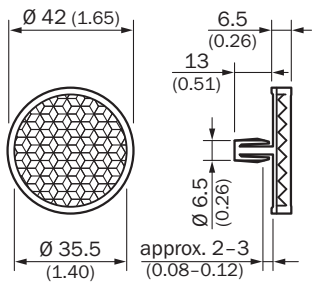

C42-1

SICK
Sensor Intelligence.

Ordering information

| Type | Part no. |
|-------|----------|
| C42-1 | 5313506 |

Other models and accessories → www.sick.com/

Detailed technical data

Technical specifications

| | |
|--------------------------------------|-------------------|
| Accessory group | Reflectors |
| Accessory family | Round |
| Description | Round, pluggable |
| Diameter | 42 mm |
| Reflective area | 35.5 mm |
| Mounting system type | Pluggable |
| Ambient operating temperature | -20 °C ... +65 °C |
| Material | PMMA/ABS |

Dimensional drawing (Dimensions in mm (inch))

SICK AT A GLANCE

SICK is one of the leading manufacturers of intelligent sensors and sensor solutions for industrial applications. A unique range of products and services creates the perfect basis for controlling processes securely and efficiently, protecting individuals from accidents and preventing damage to the environment.