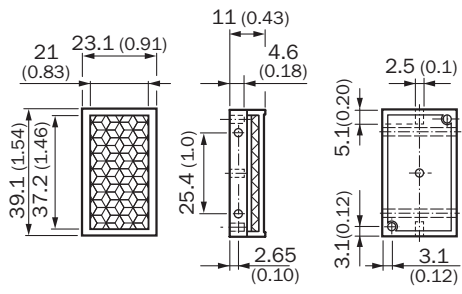

## Detailed technical data

### Technical specifications

<b>Accessory group</b>	Reflectors
<b>Accessory family</b>	Angular
<b>Description</b>	Rectangular, screw connection
<b>Mounting system type</b>	Screw-on, 2 hole mounting
<b>Ambient operating temperature</b>	-20 °C ... +65 °C
<b>Dimensions</b>	23.5 mm x 39.2 mm
<b>Reflective area</b>	19 mm x 35 mm
<b>Material</b>	PMMA/ABS

Dimensional drawing (Dimensions in mm (inch))