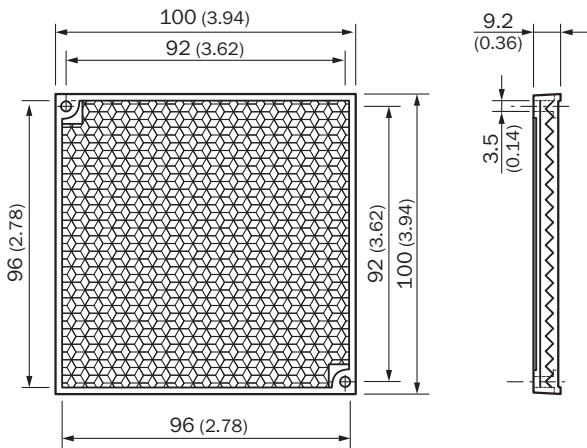

## Detailed technical data

### Technical specifications

<b>Accessory group</b>	Reflectors
<b>Accessory family</b>	Angular
<b>Description</b>	Rectangular, screw connection
<b>Mounting system type</b>	Screw-on, 2 hole mounting
<b>Ambient operating temperature</b>	-20 °C ... +65 °C
<b>Dimensions</b>	100 mm x 100 mm
<b>Reflective area</b>	96 mm x 96 mm
<b>Material</b>	PMMA/ABS

Dimensional drawing (Dimensions in mm (inch))