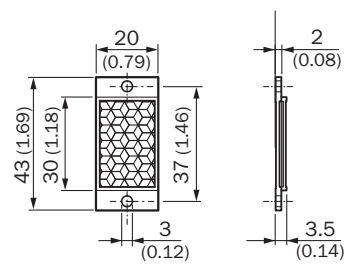

### Detailed technical data

#### Technical specifications

<b>Accessory group</b>	Reflectors
<b>Accessory family</b>	Fine triple reflectors
<b>Description</b>	Fine triple reflector, screw connection, suitable for laser sensors
<b>Mounting system type</b>	Screw-on, 2 hole mounting, M3 screws
<b>Ambient operating temperature</b>	-30 °C ... +50 °C
<b>Dimensions</b>	30 mm x 20 mm
<b>Material</b>	PMMA/ABS

Dimensional drawing (Dimensions in mm (inch))