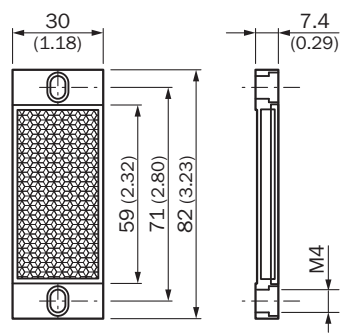

## Detailed technical data

### Technical specifications

<b>Accessory group</b>	Reflectors
<b>Accessory family</b>	Fine triple reflectors
<b>Description</b>	Fine triple reflector, screw connection, suitable for laser sensors
<b>Mounting system type</b>	Screw-on, 2 hole mounting
<b>Ambient operating temperature</b>	-30 °C ... +65 °C
<b>Dimensions</b>	30 mm x 82 mm
<b>Reflective area</b>	28 mm x 56 mm
<b>Material</b>	PMMA/ABS

Dimensional drawing (Dimensions in mm (inch))