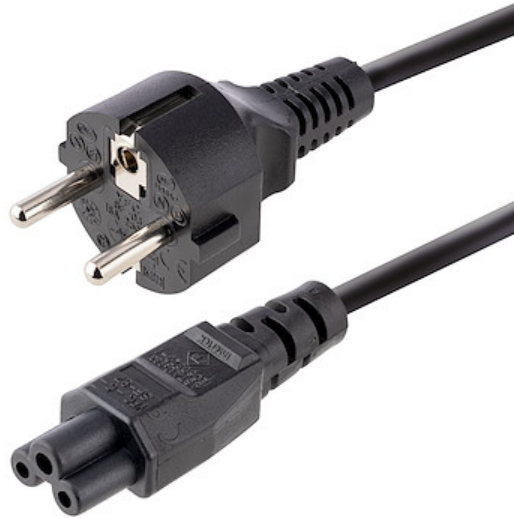

1m (3ft) Laptop Power Cord, EU Schuko to C5, 2.5A 250V, 18AWG, Notebook / Laptop Replacement AC Cord, Power Brick Cord, Laptop Charger Cable, Clover Leaf/Mickey Mouse Power Cord

Product ID: PXTNB3SEU1M

The PXTNB3SEU1M 1m Laptop Power Cord features one Schuko CEE7 European power plug and one 3-prong C5 connector, making it a suitable replacement cable for an HP, Toshiba or other compatible laptop equipped with a cloverleaf/C5 power connection.

Features

- **AC POWER CORD:** This 1m (3.3ft) 18AWG (0.75mm²) flexible laptop power cord with EU Schuko Plug and IEC 60320 C5 connectors is suitable for workstation/home office use. Rated to carry 250V at 2.5A
- **PERFORMANCE AND SAFETY:** Fully molded strain relief for durability and VDE approved connectors. Fire Rating:

VW-1 3 conductor Notebook Power Cable made from 100% Copper Wire CE Certified

- **SPECS:** 1m (3.3ft) Power Cable EU Schuko Plug to IEC 60320 C5 18AWG 250V 2.5A (Max) Jacket Rating: H05VV-F Jacket Material: PVC Color: Black Temperature Range: -10 to 60 Jacket Dimensions: 3.5x6.8 mm