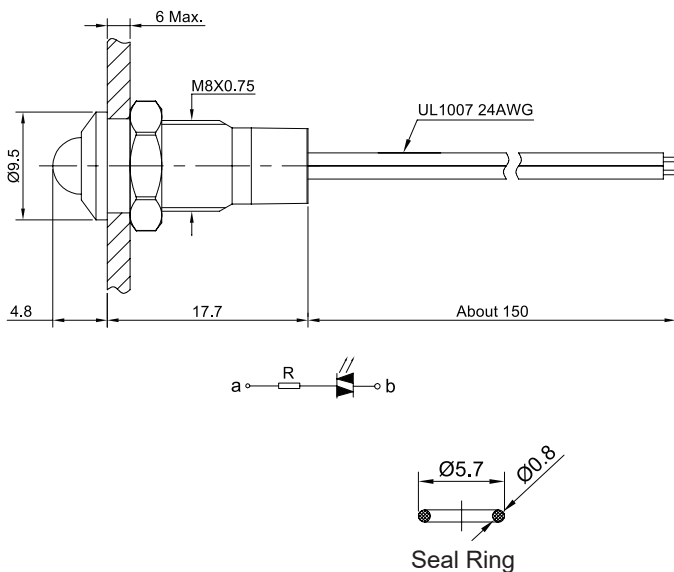

## Specifications

Terminal type	: 150mm wire leads, 24AWG
LED	: 12-24V AC/DC Green
Rated current	: Between 2mA to 5mA
Panel cut out	: 8mm
LED life	: About 40,000 hours
Insulation resistance	: $\geq 1000M\Omega$ (500V DC)
Dielectric strength	: RMS 50Hz 1 minute
Operating temperature	: -25°C to +55°C
IP degree	: IP67
Dropping way	: 6-24V Inner resistance
Materials: Body	: Stainless steel
Base	: PA
Head	: EP

## Diagram

The Shaded Part Is Illuminated

Panel Cutout

## Part Number Table

Description	Part Number
LED Indicator Light, Domed, 12-24V with Leads, Green	MPAB-AV-0803

Dimensions : Millimetres

**Important Notice :** This data sheet and its contents (the "Information") belong to the members of the AVNET group of companies (the "Group") or are licensed to it. No licence is granted for the use of it other than for information purposes in connection with the products to which it relates. No licence of any intellectual property rights is granted. The Information is subject to change without notice and replaces all data sheets previously supplied. The Information supplied is believed to be accurate but the Group assumes no responsibility for its accuracy or completeness, any error in or omission from it or for any use made of it. Users of this data sheet should check for themselves the Information and the suitability of the products for their purpose and not make any assumptions based on information included or omitted. Liability for loss or damage resulting from any reliance on the Information or use of it (including liability resulting from negligence or where the Group was aware of the possibility of such loss or damage arising) is excluded. This will not operate to limit or restrict the Group's liability for death or personal injury resulting from its negligence. Multicomp Pro is the registered trademark of Premier Farnell Limited 2019.