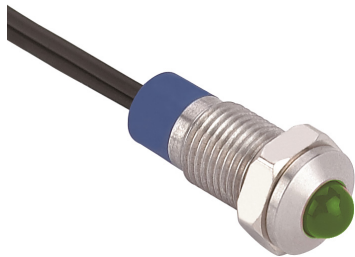

## Specifications

Terminal type	: 150mm wire leads, 24AWG
LED	: 12-24V AC/DC Green
Rated current	: Between 2mA to 5mA
Panel cut out	: 8mm
LED life	: About 40,000 hours
Insulation resistance	: $\geq 1000M\Omega$ (500V DC)
Dielectric strength	: RMS 50Hz 1 minute
Operating temperature	: -25°C to +55°C
IP degree	: IP67
Dropping way	: 6-24V Inner resistance
Materials: Body	: Stainless steel
Base	: PA
Head	: EP

## Diagram

The Shaded Part Is Illuminated

Panel Cutout

## Part Number Table

Description	Part Number
LED Indicator Light, Domed, 12-24V with Leads, Green	MPAB-AV-0803

Dimensions : Millimetres

**Important Notice :** This data sheet and its contents (the "Information") belong to the members of the AVNET group of companies (the "Group") or are licensed to it. No licence is granted for the use of it other than for information purposes in connection with the products to which it relates. No licence of any intellectual property rights is granted. The Information is subject to change without notice and replaces all data sheets previously supplied. The Information supplied is believed to be accurate but the Group assumes no responsibility for its accuracy or completeness, any error in or omission from it or for any use made of it. Users of this data sheet should check for themselves the Information and the suitability of the products for their purpose and not make any assumptions based on information included or omitted. Liability for loss or damage resulting from any reliance on the Information or use of it (including liability resulting from negligence or where the Group was aware of the possibility of such loss or damage arising) is excluded. This will not operate to limit or restrict the Group's liability for death or personal injury resulting from its negligence. Multicomp Pro is the registered trademark of Premier Farnell Limited 2019.