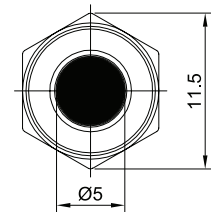

## Specifications

Terminal type	: 150mm wire leads, 24AWG
LED	: 12-24V AC/DC Green
Rated current	: Between 2mA to 5mA
Panel cut out	: 8mm
LED life	: About 40,000 hours
Insulation resistance	: $\geq 1000M\Omega$ (500V DC)
Dielectric strength	: RMS 50Hz 1 minute
Operating temperature	: -25°C to +55°C
IP degree	: IP67
Dropping way	: 6-24V Inner resistance
Materials: Body	: Stainless steel
Base	: PA
Head	: EP

## Diagram

The Shaded Part Is Illuminated

Panel Cutout

## Part Number Table

Description	Part Number
LED Indicator Light, Domed, 12-24V with Leads, Green	MPAB-AV-0803

Dimensions : Millimetres

**Important Notice :** This data sheet and its contents (the "Information") belong to the members of the AVNET group of companies (the "Group") or are licensed to it. No licence is granted for the use of it other than for information purposes in connection with the products to which it relates. No licence of any intellectual property rights is granted. The Information is subject to change without notice and replaces all data sheets previously supplied. The Information supplied is believed to be accurate but the Group assumes no responsibility for its accuracy or completeness, any error in or omission from it or for any use made of it. Users of this data sheet should check for themselves the Information and the suitability of the products for their purpose and not make any assumptions based on information included or omitted. Liability for loss or damage resulting from any reliance on the Information or use of it (including liability resulting from negligence or where the Group was aware of the possibility of such loss or damage arising) is excluded. This will not operate to limit or restrict the Group's liability for death or personal injury resulting from its negligence. Multicomp Pro is the registered trademark of Premier Farnell Limited 2019.