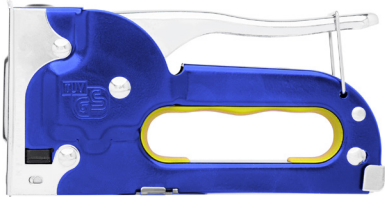

## Description

A powerful staple gun with a comfortable push handle, designed for use with wood, plastic, leather, fabric and card. Accurately position and securely fasten your projects quickly and easily with this reliable stapler.

## Features

- Ideal for wood, plastic, fabrics & card
- Durable design for reliable use
- For 4mm, 6mm & 8mm staples
- Easy grip push handle
- Includes 200mm x 8mm staples